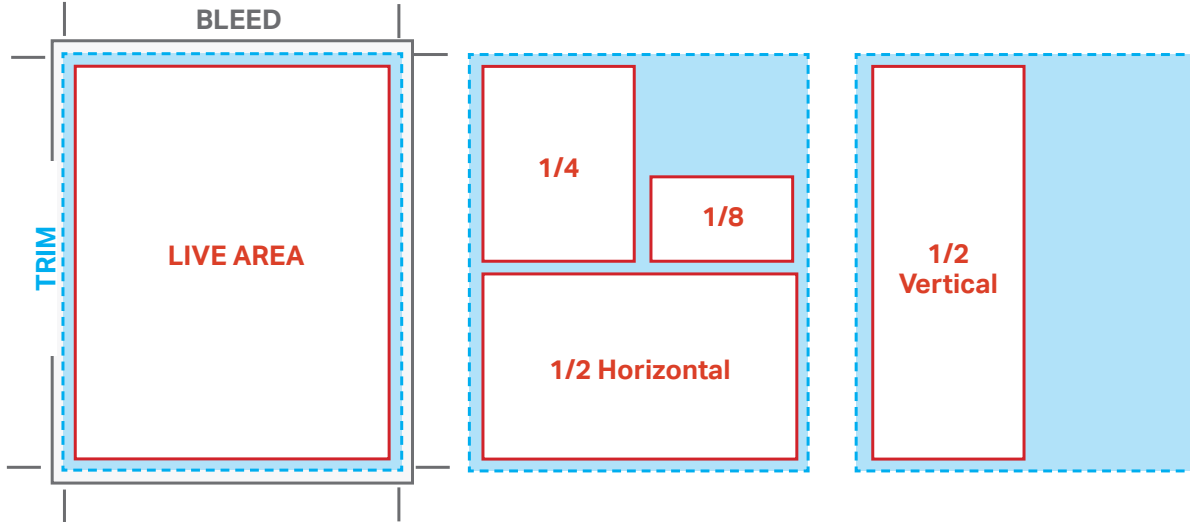

Artwork Dimensions and Specs

Booklet - Digital

Individual District Publications

Full Page:	1/2 Horizontal: 7.32" x 4.65"
Live: 7.32" x 9.47"	1/2 Vertical: 3.6" x 9.47"
Trim: 8.125" x 10.375"	1/4: 3.6" x 4.65"
Bleed: 8.625" x 10.873"	1/8: 3.6" x 2.25"

Tabloid - Print & Digital

Annual Publications

Full Page:	1/2 Horizontal: 9.7" x 5.6"
Live: 10" x 12"	1/2 Vertical: 4.75" x 11.3"
Trim: 10.5" x 13"	1/4: 4.75" x 5.6"
Bleed: 11" x 13"	1/8: 4.75" x 2.7"

PRINT SPECIFICATIONS

Web offset, 85 linescreen on newsprint, with saddle stitching.
 Colors: CMYK, Images: 300 dpi, Extensions: .pdf, .jpeg and .png also accepted

Advertising Rates

Ad Size	Buy 1 Ad	Buy 3+ Ads	Buy 6+ Ads	Buy 12+ Ads
FULL	\$1,175	\$1,081	\$964	\$825
1/2 H	\$660	\$607	\$541	\$462
1/2 V	\$660	\$607	\$541	\$462
1/4	\$375	\$345	\$308	\$263
1/8	\$198	\$182	\$162	\$139